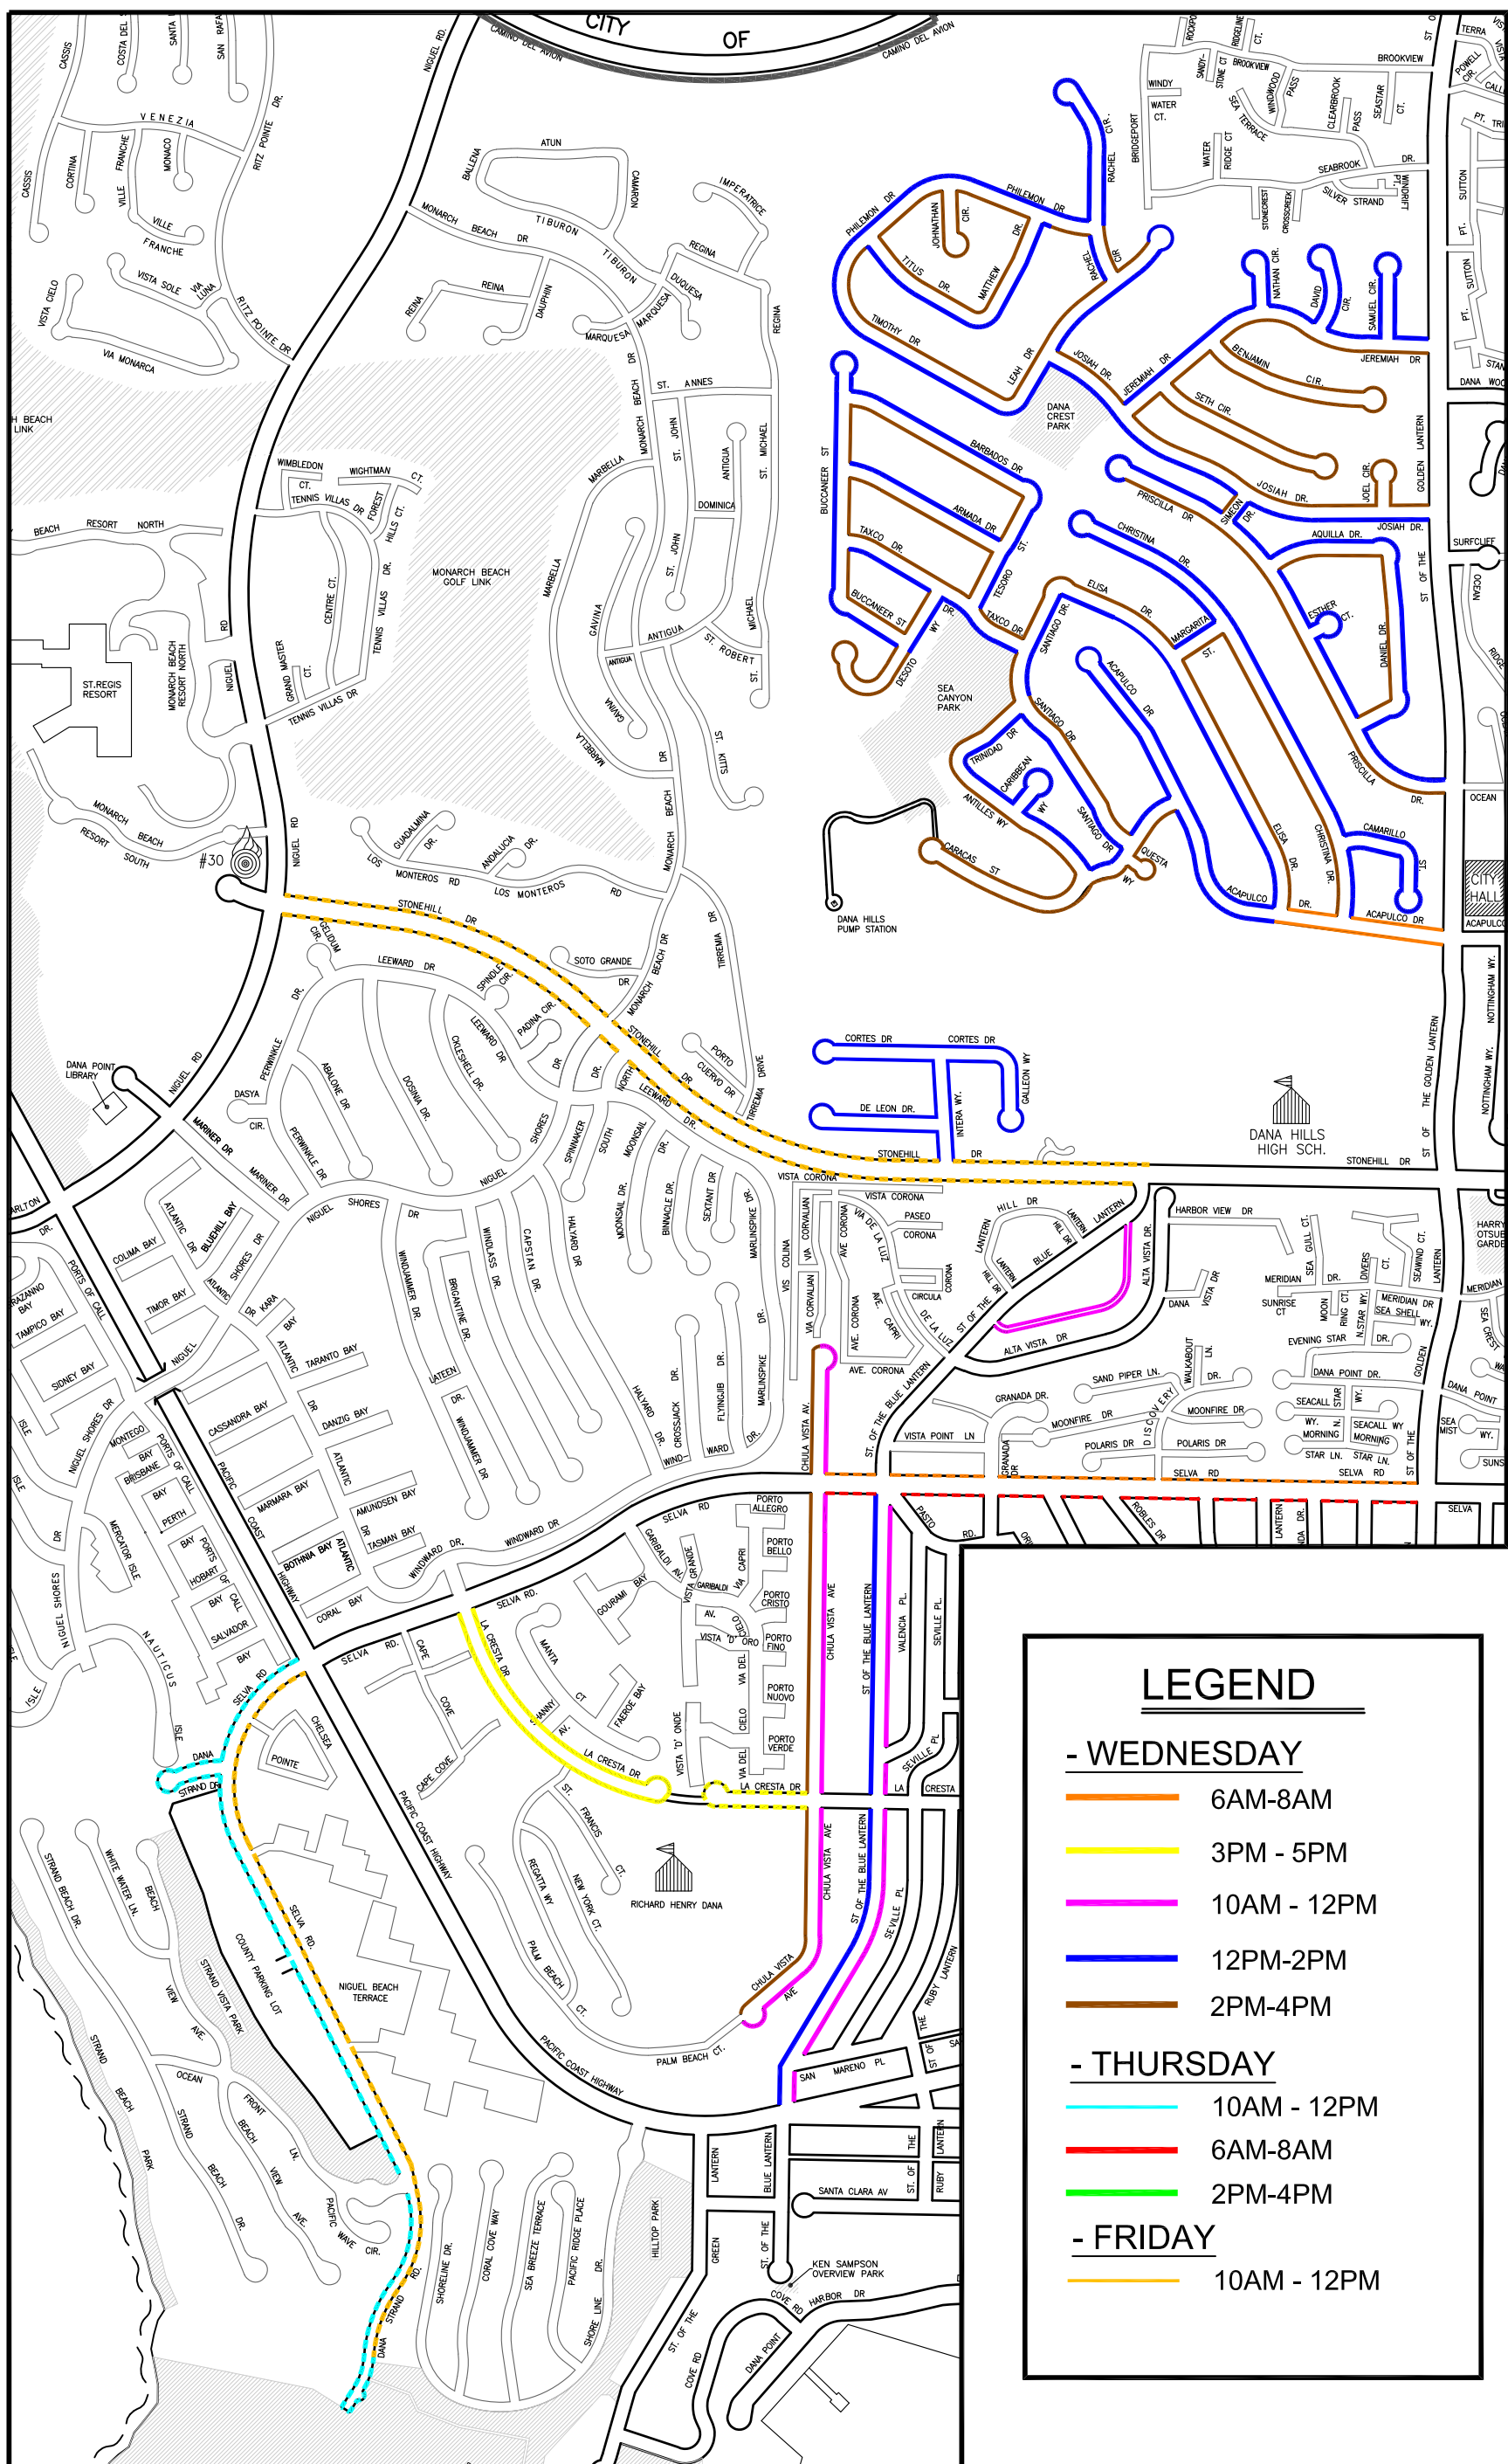

LEGEND		
Monday	—	4AM - 8AM
Tuesday	—	6AM - 8AM
Wednesday	—	4AM - 8AM
Thursday	—	4AM - 8AM
Friday	—	4AM - 8AM

CITY OF DANA POINT

ARTERIAL ROADWAY STREET SWEEPING

REVISED: 01-13-2021

CITY OF DANA POINT

WEEKLY STREET SWEEPING SCHEDULE

CITY OF DANA POINT WEEKLY STREET SWEEPING SCHEDULE

NOTE: ALL DASHED LINES INDICATE TICKETED AREAS

NOTE: ALL DASHED LINES INDICATE TICKETED AREAS

CITY OF DANA POINT

WEEKLY STREET SWEEPING SCHEDULE

REVISED: 01-13-2021

LEGEND

- WEDNESDAY
 - 5:30 AM - 6:30 AM
- THURSDAY
 - 5:30 AM - 6:30 AM
 - 8AM - 10AM
 - 10AM - 12PM
 - 12PM - 2PM
 - 2PM - 4PM
- FRIDAY
 - 10AM-12PM
 - 4AM - 8AM

NOTE: ALL DASHED LINES INDICATE TICKETED AREAS

**CITY OF DANA POINT
WEEKLY STREET SWEEPING SCHEDULE**

REVISED: 01-13-2021

LEGEND

- TUESDAY
— 5AM-6AM
- THURSDAY
— 12PM - 2PM
— 12PM - 4PM
- FRIDAY
— 12PM - 2 PM
— 12PM - 4 PM

NOTE: ALL DASHED LINES INDICATE TICKETED AREAS