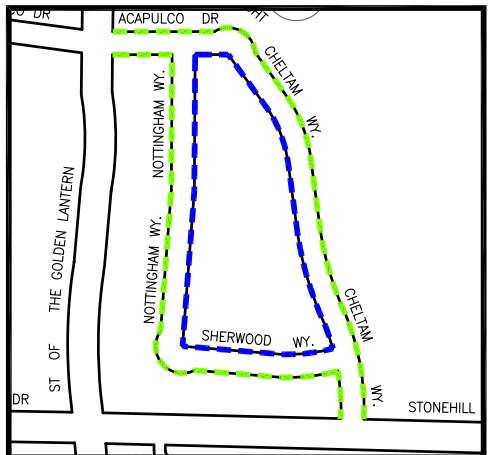

LEGEND		
Monday	—	4AM - 8AM
Tuesday	—	6AM - 8AM
Wednesday	—	4AM - 8AM
Thursday	—	4AM - 8AM
Friday	—	4AM - 8AM

CITY OF DANA POINT

ARTERIAL ROADWAY STREET SWEEPING

REVISED: 01-13-2021

CITY OF DANA POINT

WEEKLY STREET SWEEPING SCHEDULE

CITY OF DANA POINT WEEKLY STREET SWEEPING SCHEDULE

NOTE: ALL DASHED LINES INDICATE TICKETED AREAS

NOTE: ALL DASHED LINES INDICATE TICKETED AREAS

CITY OF DANA POINT

WEEKLY STREET SWEEPING SCHEDULE

REVISED: 01-13-2021

**CITY OF DANA POINT
WEEKLY STREET SWEEPING SCHEDULE**

REVISED: 01-13-2021

LEGEND

- TUESDAY
— 5AM-6AM
- THURSDAY
— 12PM - 2PM
— 12PM - 4PM
- FRIDAY
— 12PM - 2 PM
— 12PM - 4 PM

NOTE: ALL DASHED LINES INDICATE TICKETED AREAS

CITY OF DANA POINT
WEEKLY STREET SWEEPING SCHEDULE

LEGEND

- FRIDAY

— 8AM - 10AM

CITY OF DANA POINT
WEEKLY STREET SWEEPING SCHEDULE