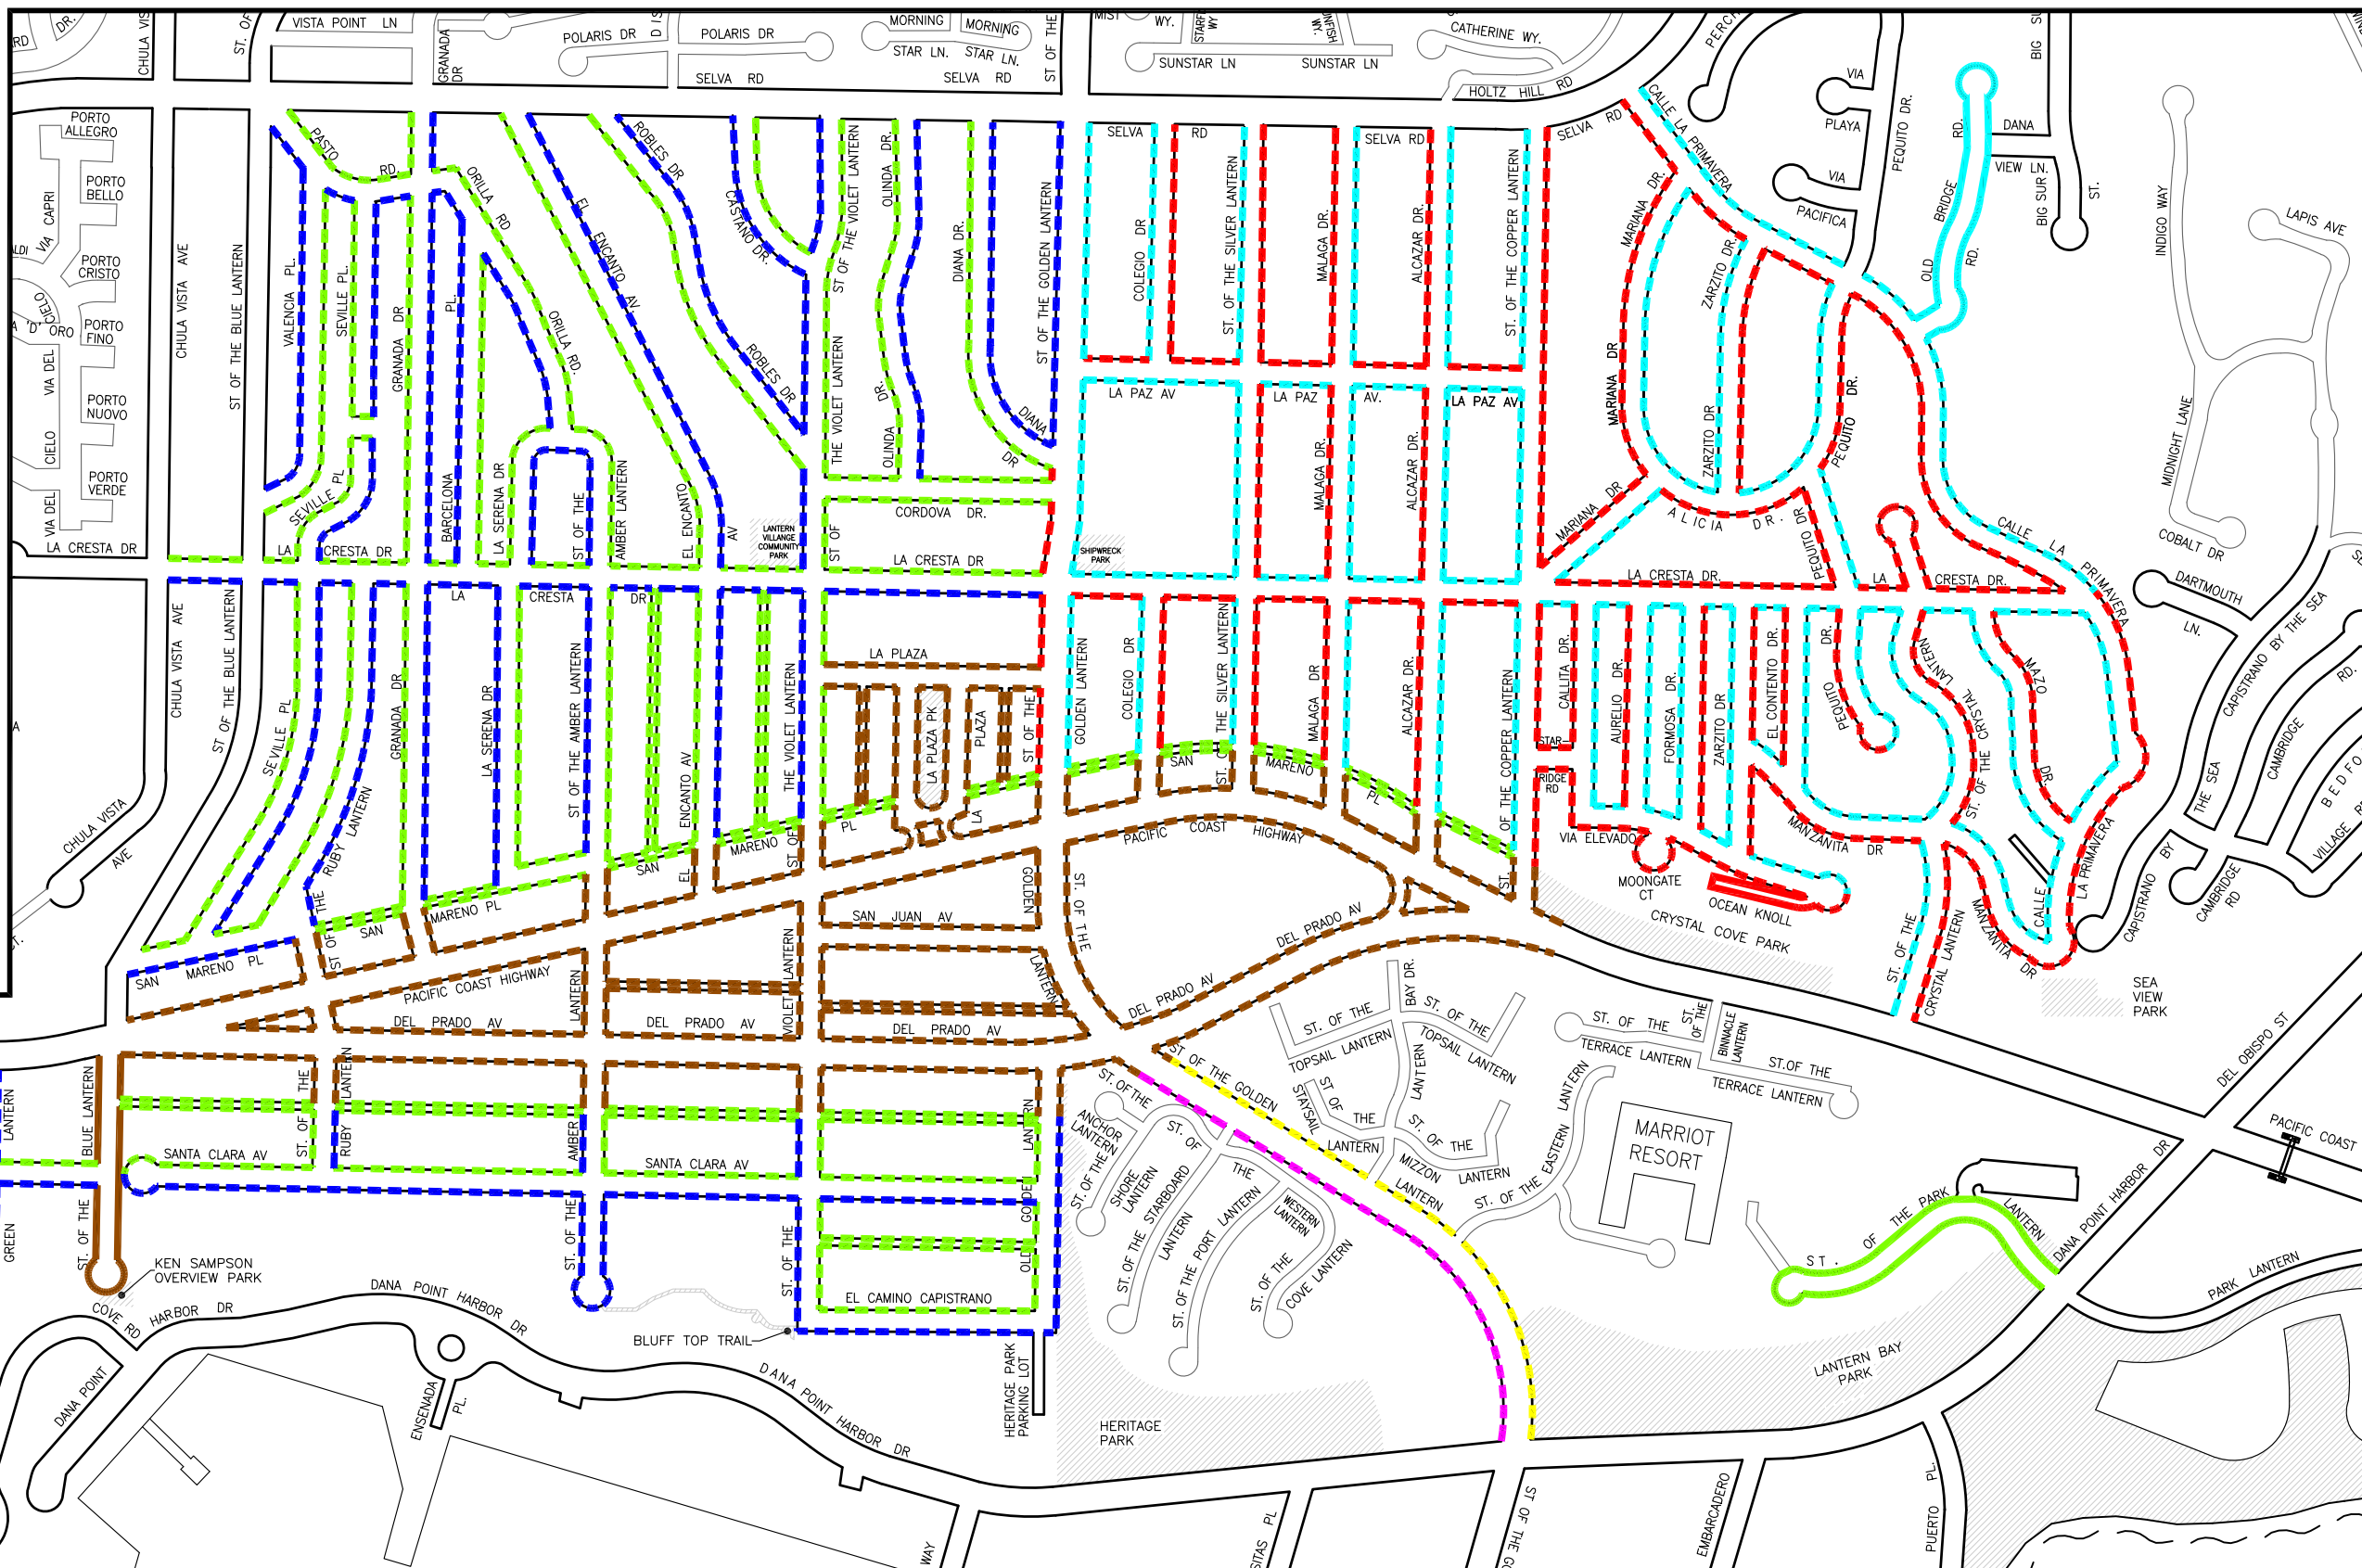

LEGEND		
Monday	—	4AM - 8AM
Tuesday	—	6AM - 8AM
Wednesday	—	4AM - 8AM
Thursday	—	4AM - 8AM
Friday	—	4AM - 8AM

CITY OF DANA POINT

ARTERIAL ROADWAY STREET SWEEPING

REVISED: 01-13-2021

CITY OF DANA POINT

WEEKLY STREET SWEEPING SCHEDULE

CITY OF DANA POINT WEEKLY STREET SWEEPING SCHEDULE

NOTE: ALL DASHED LINES INDICATE TICKETED AREAS

NOTE: ALL DASHED LINES INDICATE TICKETED AREAS

CITY OF DANA POINT

WEEKLY STREET SWEEPING SCHEDULE

REVISED: 01-13-2021

LEGEND

- WEDNESDAY
 - 5:30 AM - 6:30 AM
- THURSDAY
 - 5:30 AM - 6:30 AM
 - 8AM - 10AM
 - 10AM - 12PM
 - 12PM - 2PM
 - 2PM - 4PM
- FRIDAY
 - 10AM-12PM
 - 4AM - 8AM

NOTE: ALL DASHED LINES INDICATE TICKETED AREAS

**CITY OF DANA POINT
WEEKLY STREET SWEEPING SCHEDULE**

REVISED: 01-13-2021

LEGEND

- TUESDAY
— 5AM-6AM
- THURSDAY
— 12PM - 2PM
— 12PM - 4PM
- FRIDAY
— 12PM - 2 PM
— 12PM - 4 PM

NOTE: ALL DASHED LINES INDICATE TICKETED AREAS