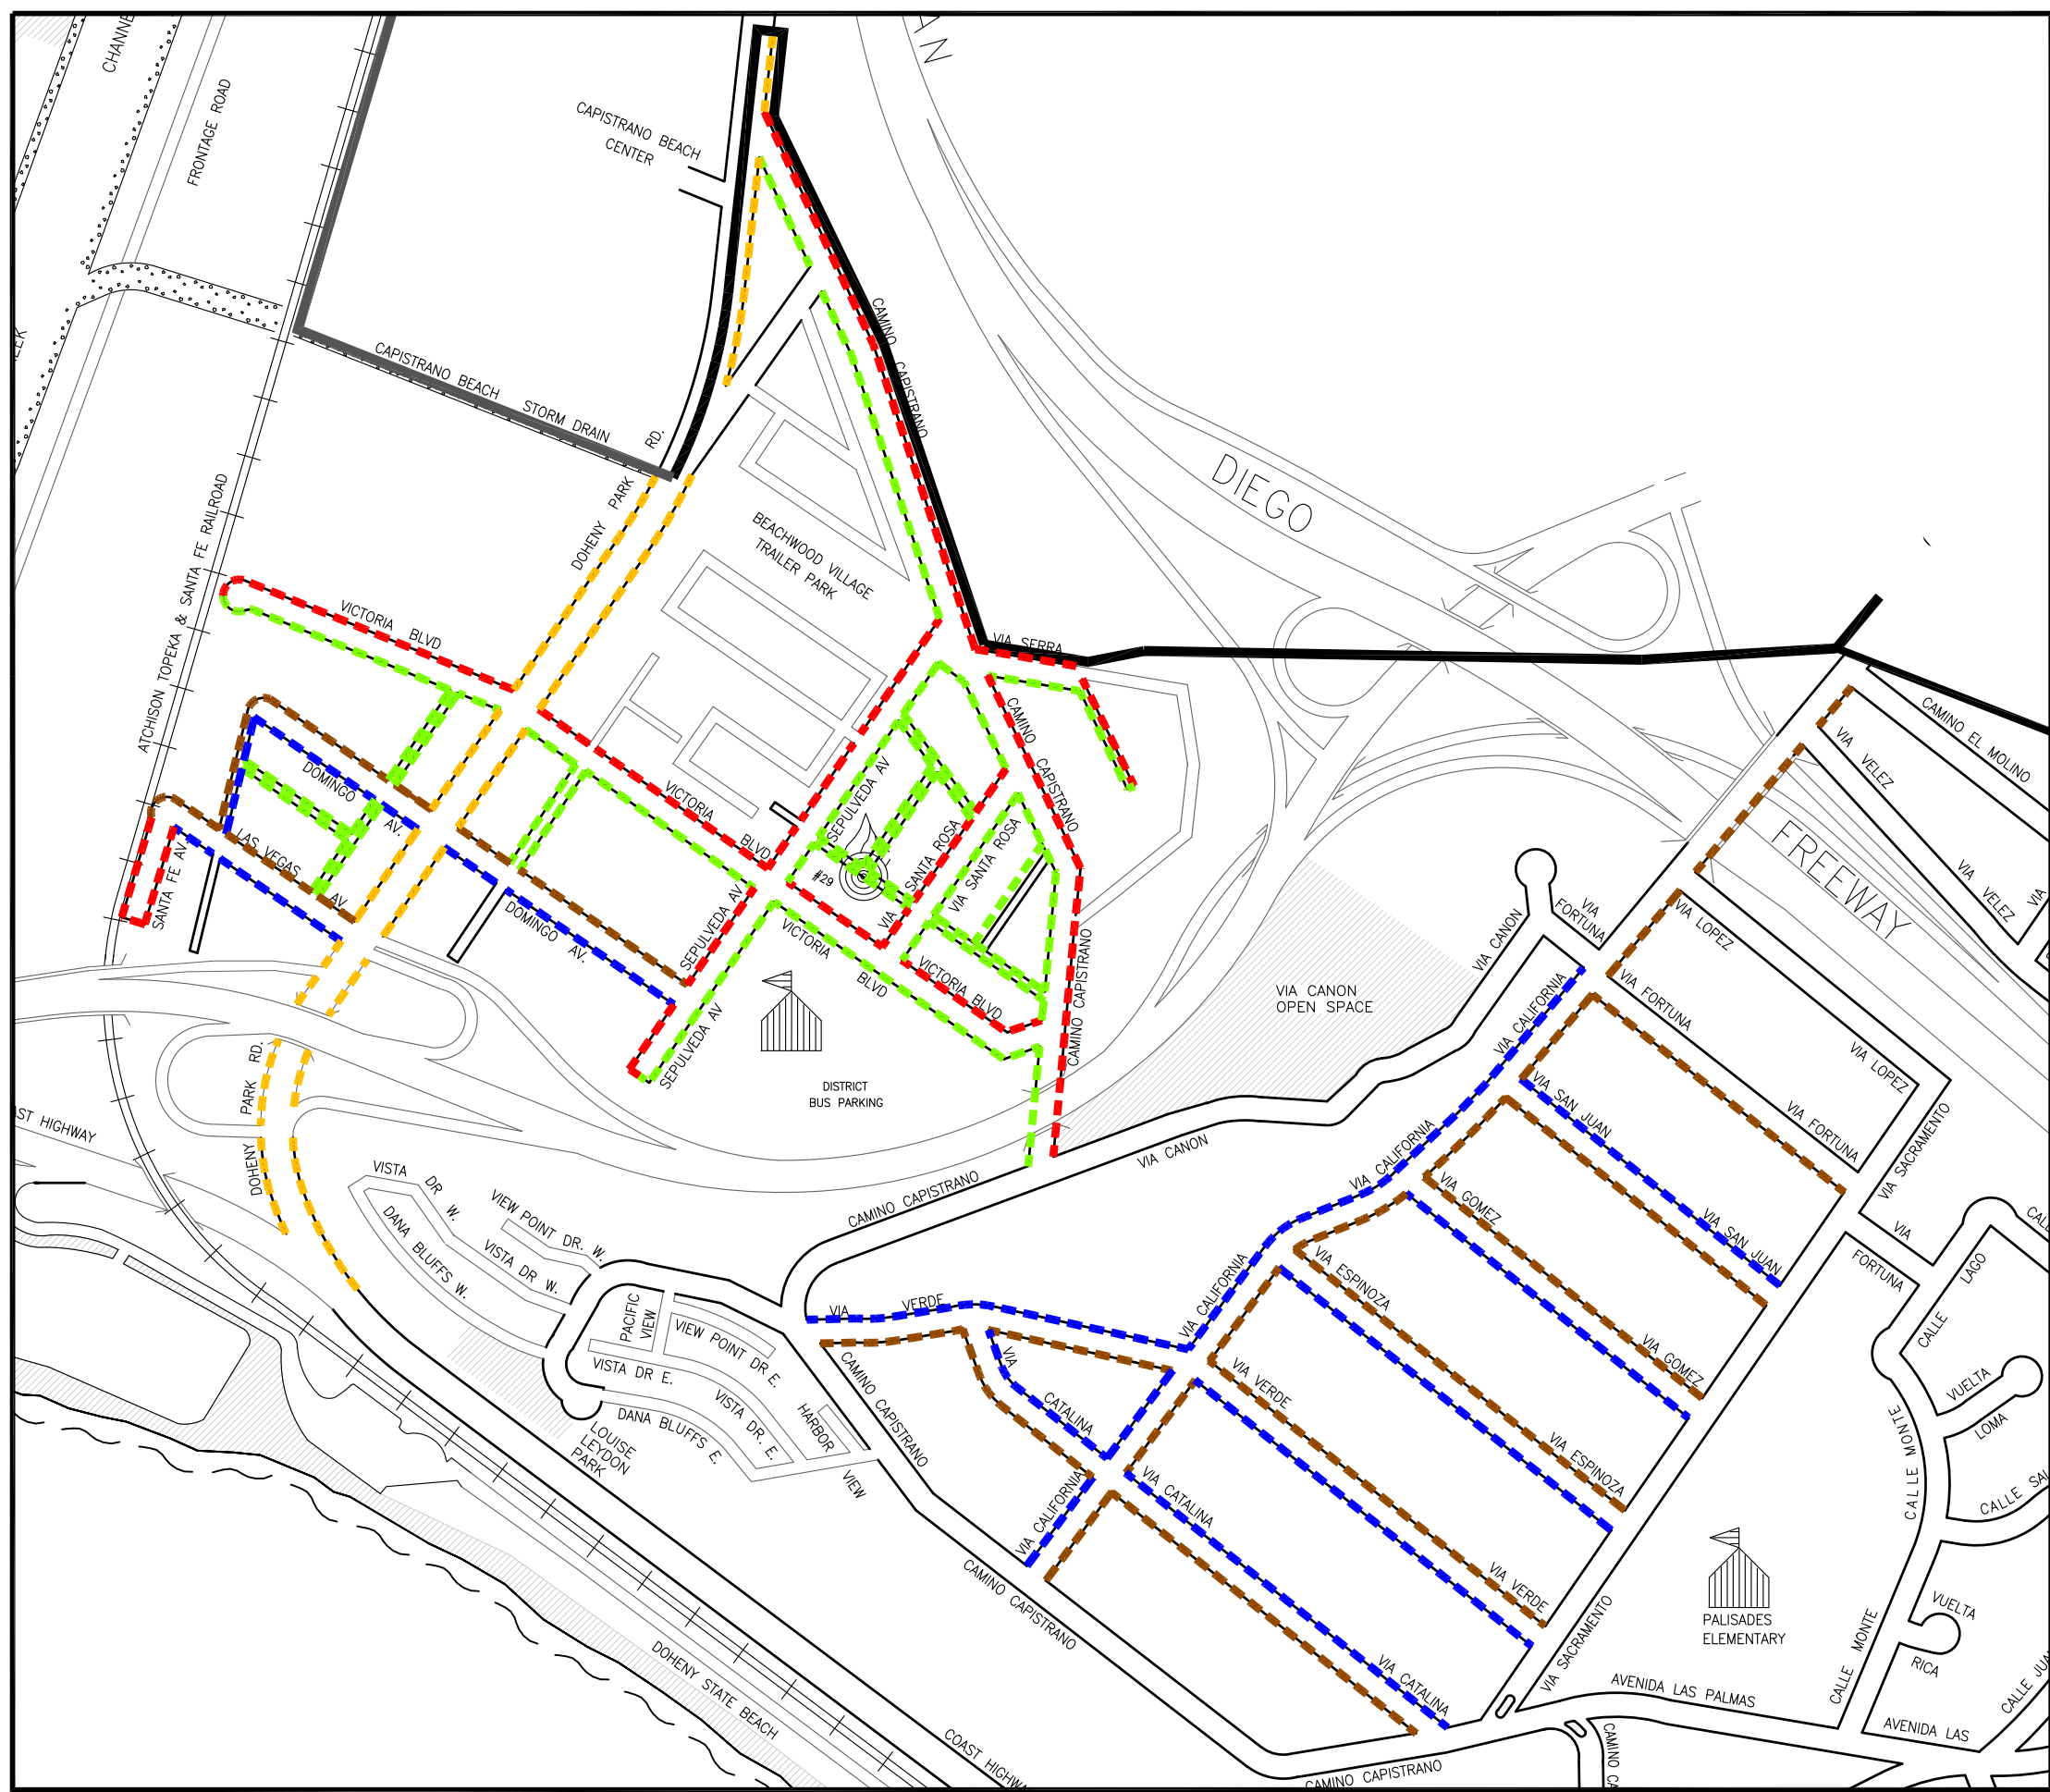

CITY OF DANA POINT WEEKLY STREET SWEEPING SCHEDULE

NOTE: ALL DASHED LINES INDICATE TICKETED AREAS

NOTE: ALL DASHED LINES INDICATE TICKETED AREAS

CITY OF DANA POINT

WEEKLY STREET SWEEPING SCHEDULE

REVISED: 01-13-2021

LEGEND

- WEDNESDAY
 - 5:30 AM - 6:30 AM
- THURSDAY
 - 5:30 AM - 6:30 AM
 - 8AM - 10AM
 - 10AM - 12PM
 - 12PM - 2PM
 - 2PM - 4PM
- FRIDAY
 - 10AM-12PM
 - 4AM - 8AM

NOTE: ALL DASHED LINES INDICATE TICKETED AREAS

**CITY OF DANA POINT
WEEKLY STREET SWEEPING SCHEDULE**

REVISED: 01-13-2021

LEGEND

- TUESDAY
— 5AM-6AM
- THURSDAY
— 12PM - 2PM
— 12PM - 4PM
- FRIDAY
— 12PM - 2 PM
— 12PM - 4 PM

NOTE: ALL DASHED LINES INDICATE TICKETED AREAS

CITY OF DANA POINT
WEEKLY STREET SWEEPING SCHEDULE

LEGEND

- FRIDAY

— 8AM - 10AM

CITY OF DANA POINT
WEEKLY STREET SWEEPING SCHEDULE