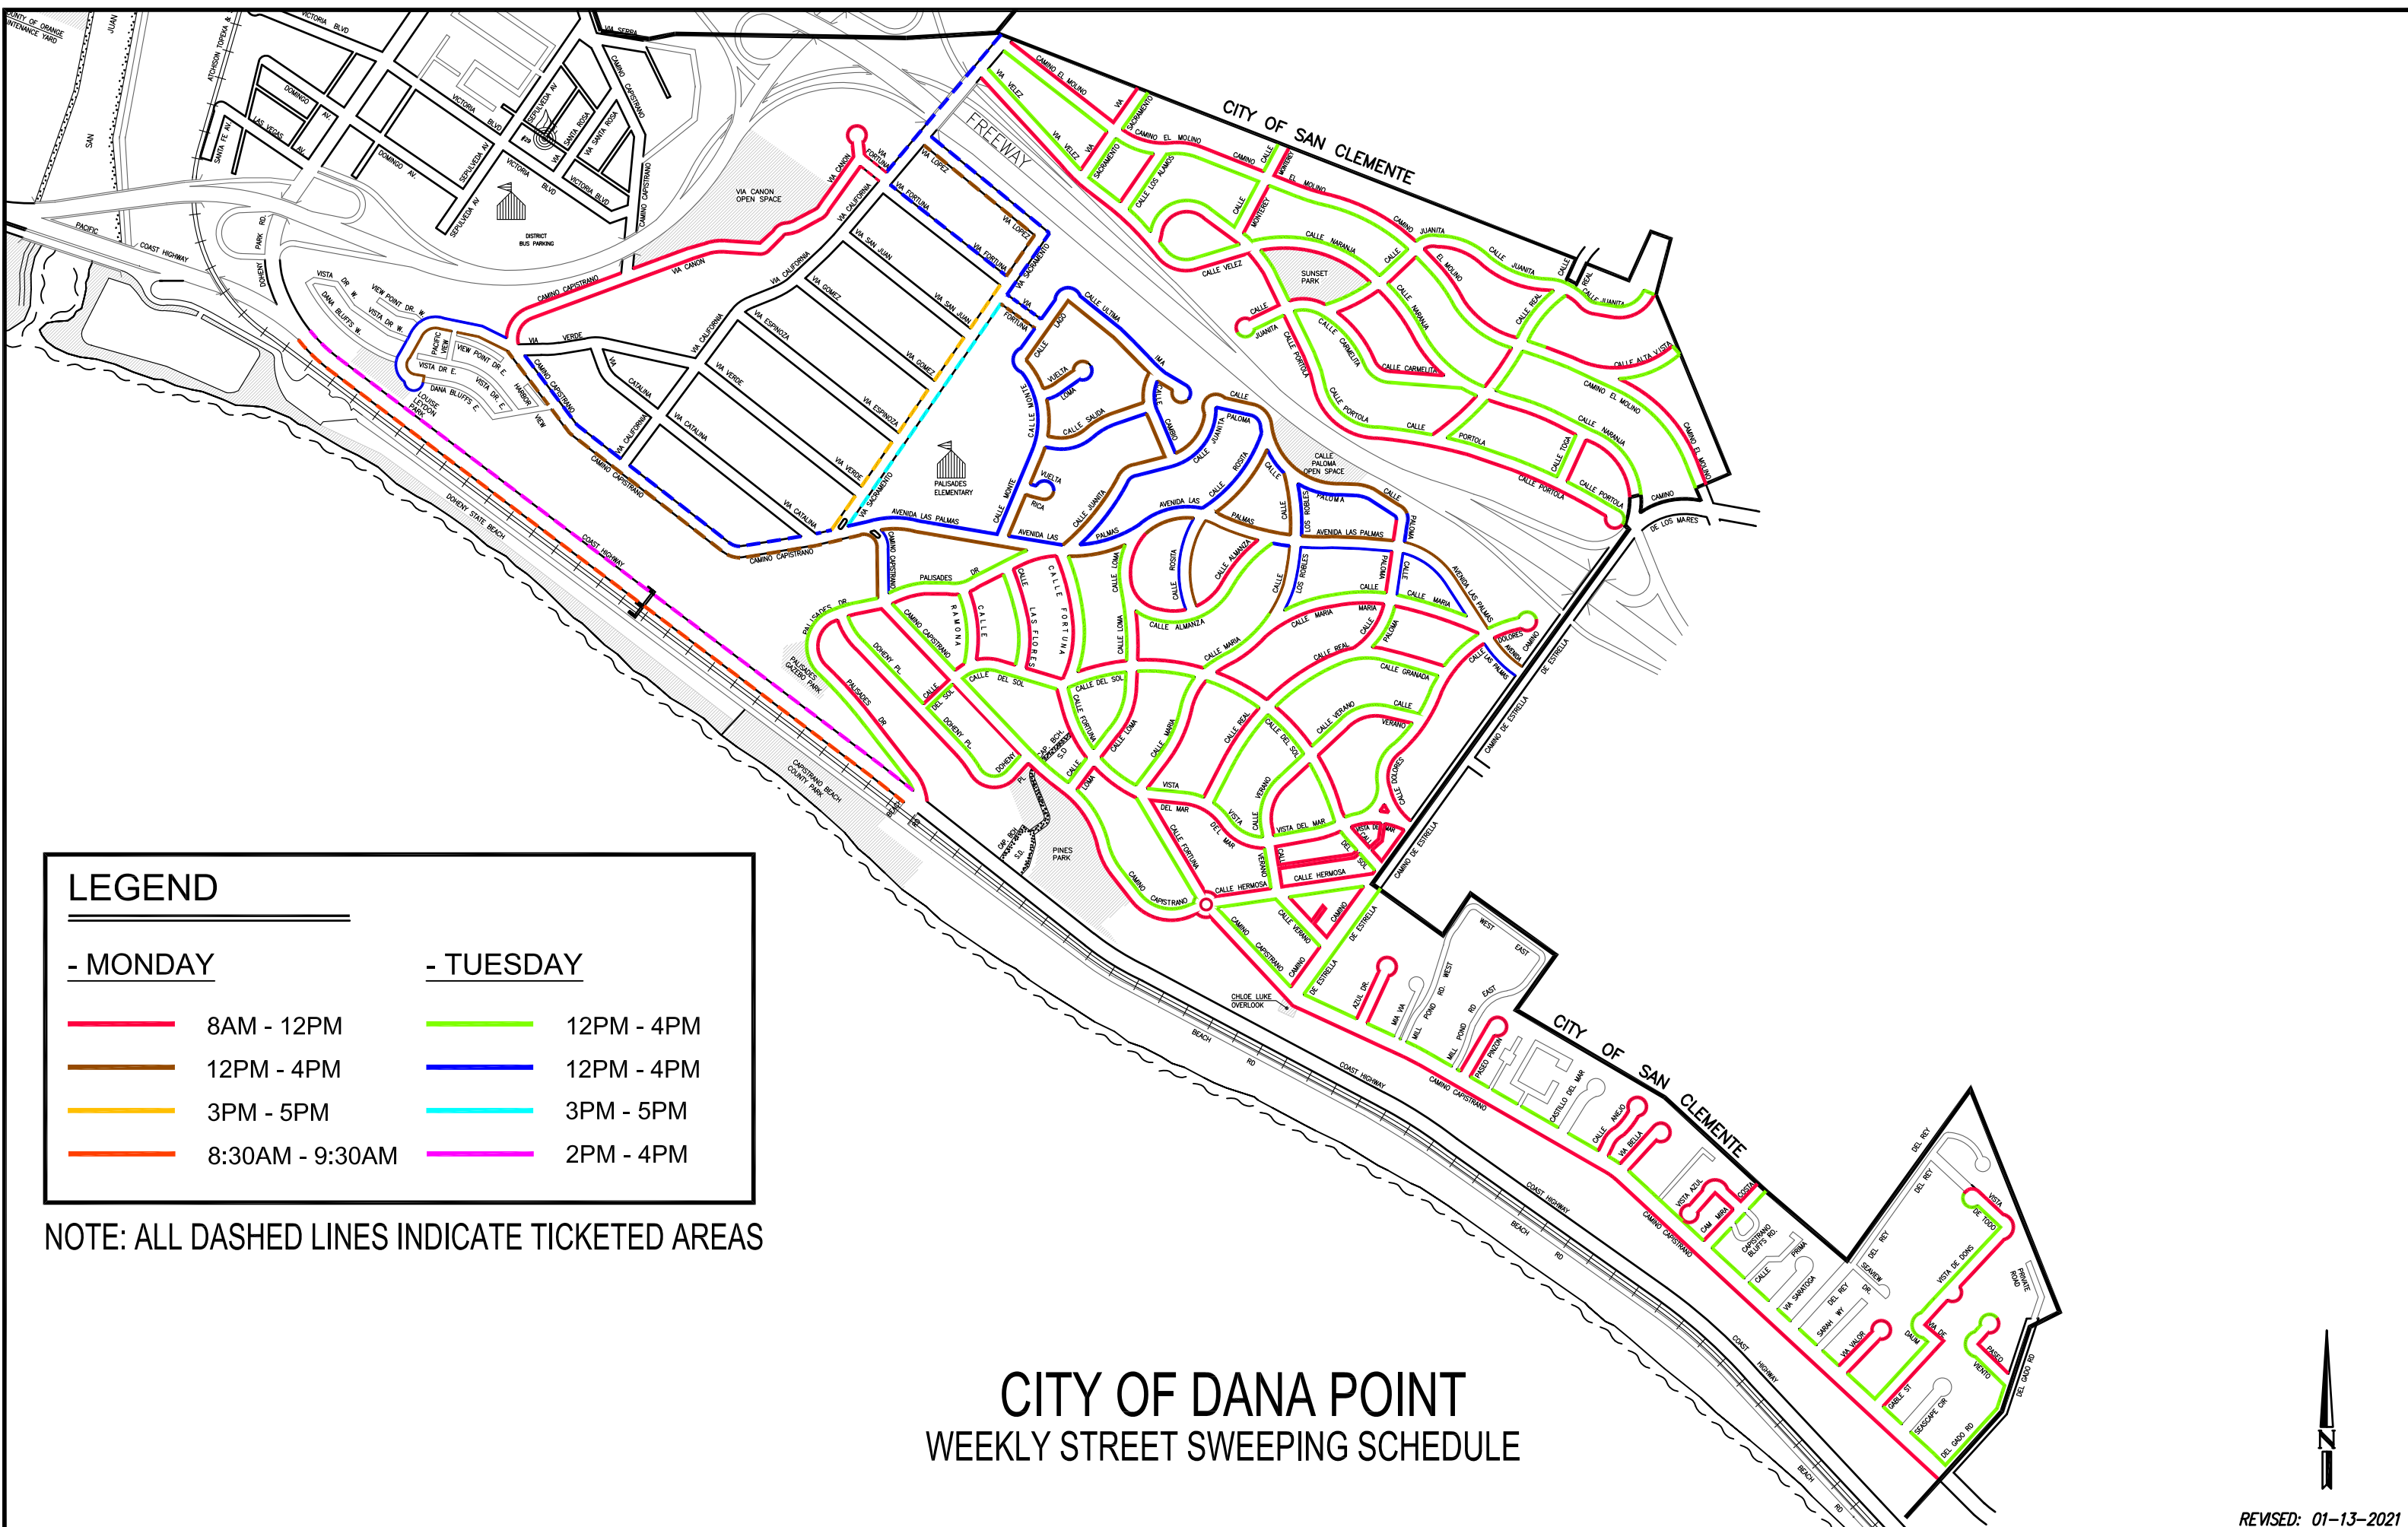

LEGEND		
Monday	—	4AM - 8AM
Tuesday	—	6AM - 8AM
Wednesday	—	4AM - 8AM
Thursday	—	4AM - 8AM
Friday	—	4AM - 8AM

CITY OF DANA POINT

ARTERIAL ROADWAY STREET SWEEPING

REVISED: 01-13-2021

CITY OF DANA POINT

WEEKLY STREET SWEEPING SCHEDULE

CITY OF DANA POINT WEEKLY STREET SWEEPING SCHEDULE

NOTE: ALL DASHED LINES INDICATE TICKETED AREAS

NOTE: ALL DASHED LINES INDICATE TICKETED AREAS

CITY OF DANA POINT

WEEKLY STREET SWEEPING SCHEDULE

REVISED: 01-13-2021

LEGEND

- WEDNESDAY
 - 5:30 AM - 6:30 AM
- THURSDAY
 - 5:30 AM - 6:30 AM
 - 8AM - 10AM
 - 10AM - 12PM
 - 12PM - 2PM
 - 2PM - 4PM
- FRIDAY
 - 10AM-12PM
 - 4AM - 8AM

NOTE: ALL DASHED LINES INDICATE TICKETED AREAS

**CITY OF DANA POINT
WEEKLY STREET SWEEPING SCHEDULE**

REVISED: 01-13-2021

LEGEND

- TUESDAY
— 5AM-6AM
- THURSDAY
— 12PM - 2PM
— 12PM - 4PM
- FRIDAY
— 12PM - 2 PM
— 12PM - 4 PM

NOTE: ALL DASHED LINES INDICATE TICKETED AREAS