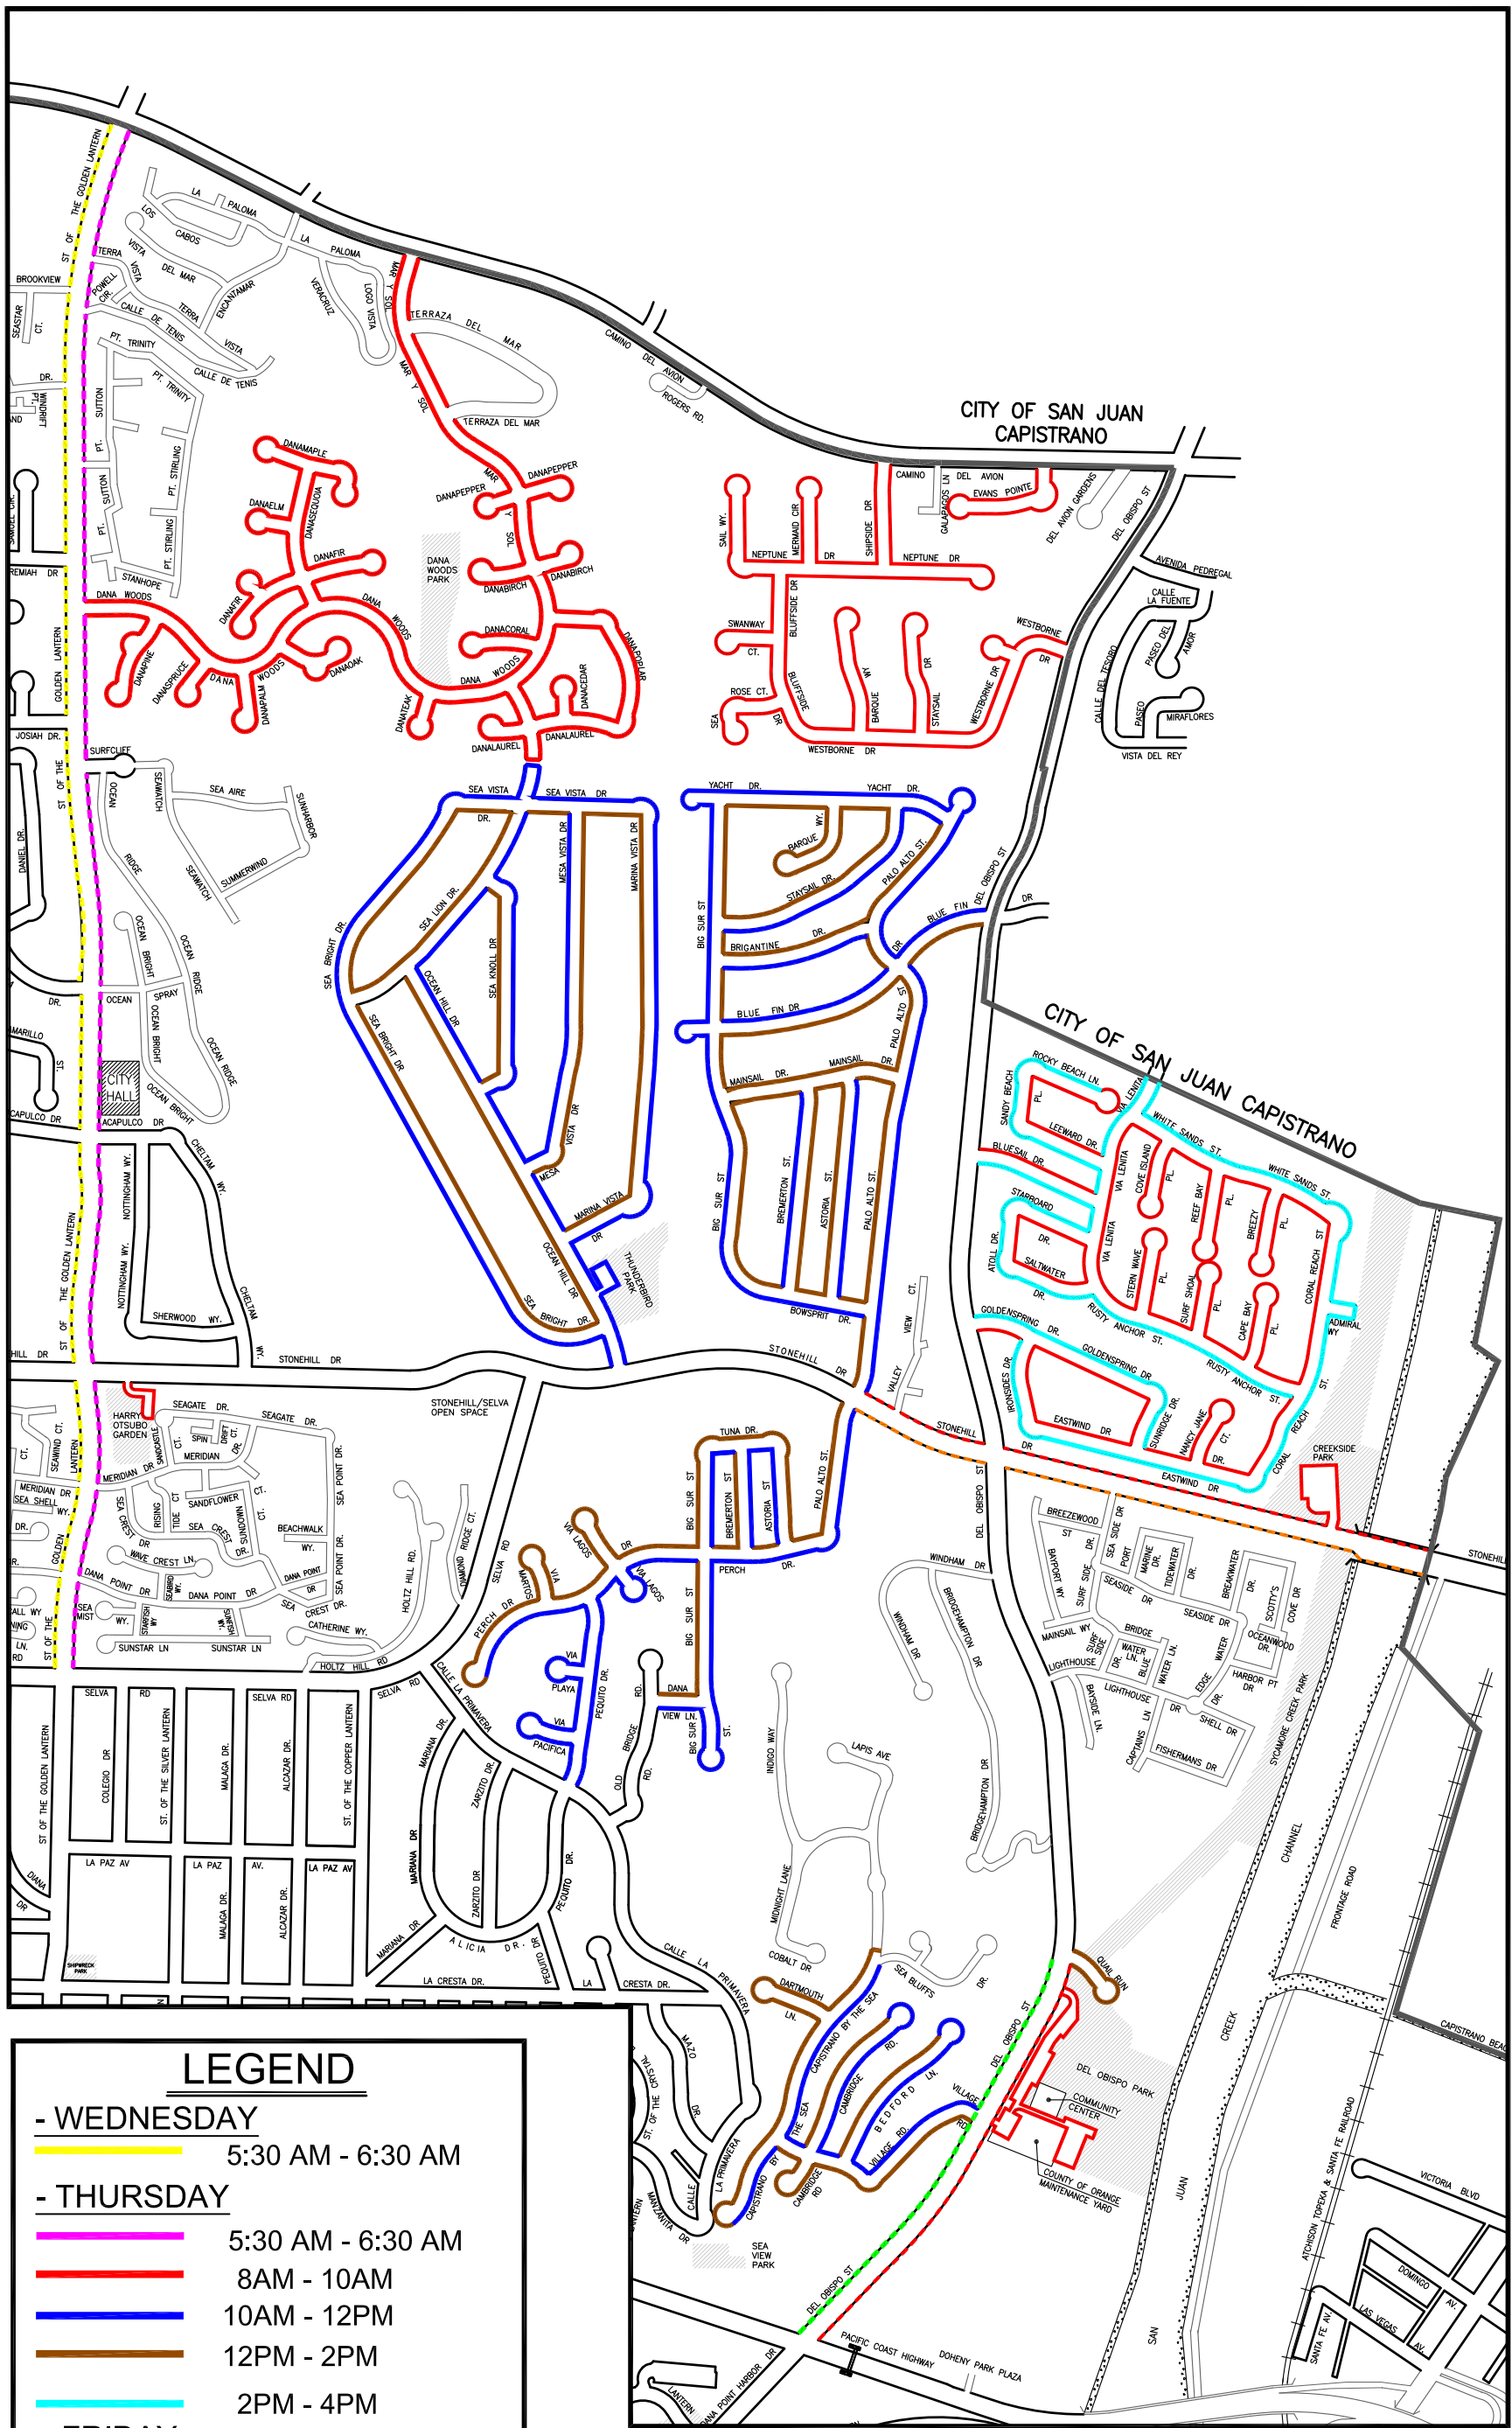

CITY OF DANA POINT WEEKLY STREET SWEEPING SCHEDULE

NOTE: ALL DASHED LINES INDICATE TICKETED AREAS

NOTE: ALL DASHED LINES INDICATE TICKETED AREAS

CITY OF DANA POINT

WEEKLY STREET SWEEPING SCHEDULE

REVISED: 01-13-2021

LEGEND

- WEDNESDAY
 - 5:30 AM - 6:30 AM
- THURSDAY
 - 5:30 AM - 6:30 AM
 - 8AM - 10AM
 - 10AM - 12PM
 - 12PM - 2PM
 - 2PM - 4PM
- FRIDAY
 - 10AM-12PM
 - 4AM - 8AM

NOTE: ALL DASHED LINES INDICATE TICKETED AREAS

**CITY OF DANA POINT
WEEKLY STREET SWEEPING SCHEDULE**

REVISED: 01-13-2021

LEGEND

- TUESDAY
— 5AM-6AM
- THURSDAY
— 12PM - 2PM
— 12PM - 4PM
- FRIDAY
— 12PM - 2 PM
— 12PM - 4 PM

NOTE: ALL DASHED LINES INDICATE TICKETED AREAS

CITY OF DANA POINT
WEEKLY STREET SWEEPING SCHEDULE

LEGEND

- FRIDAY

— 8AM - 10AM

CITY OF DANA POINT
WEEKLY STREET SWEEPING SCHEDULE