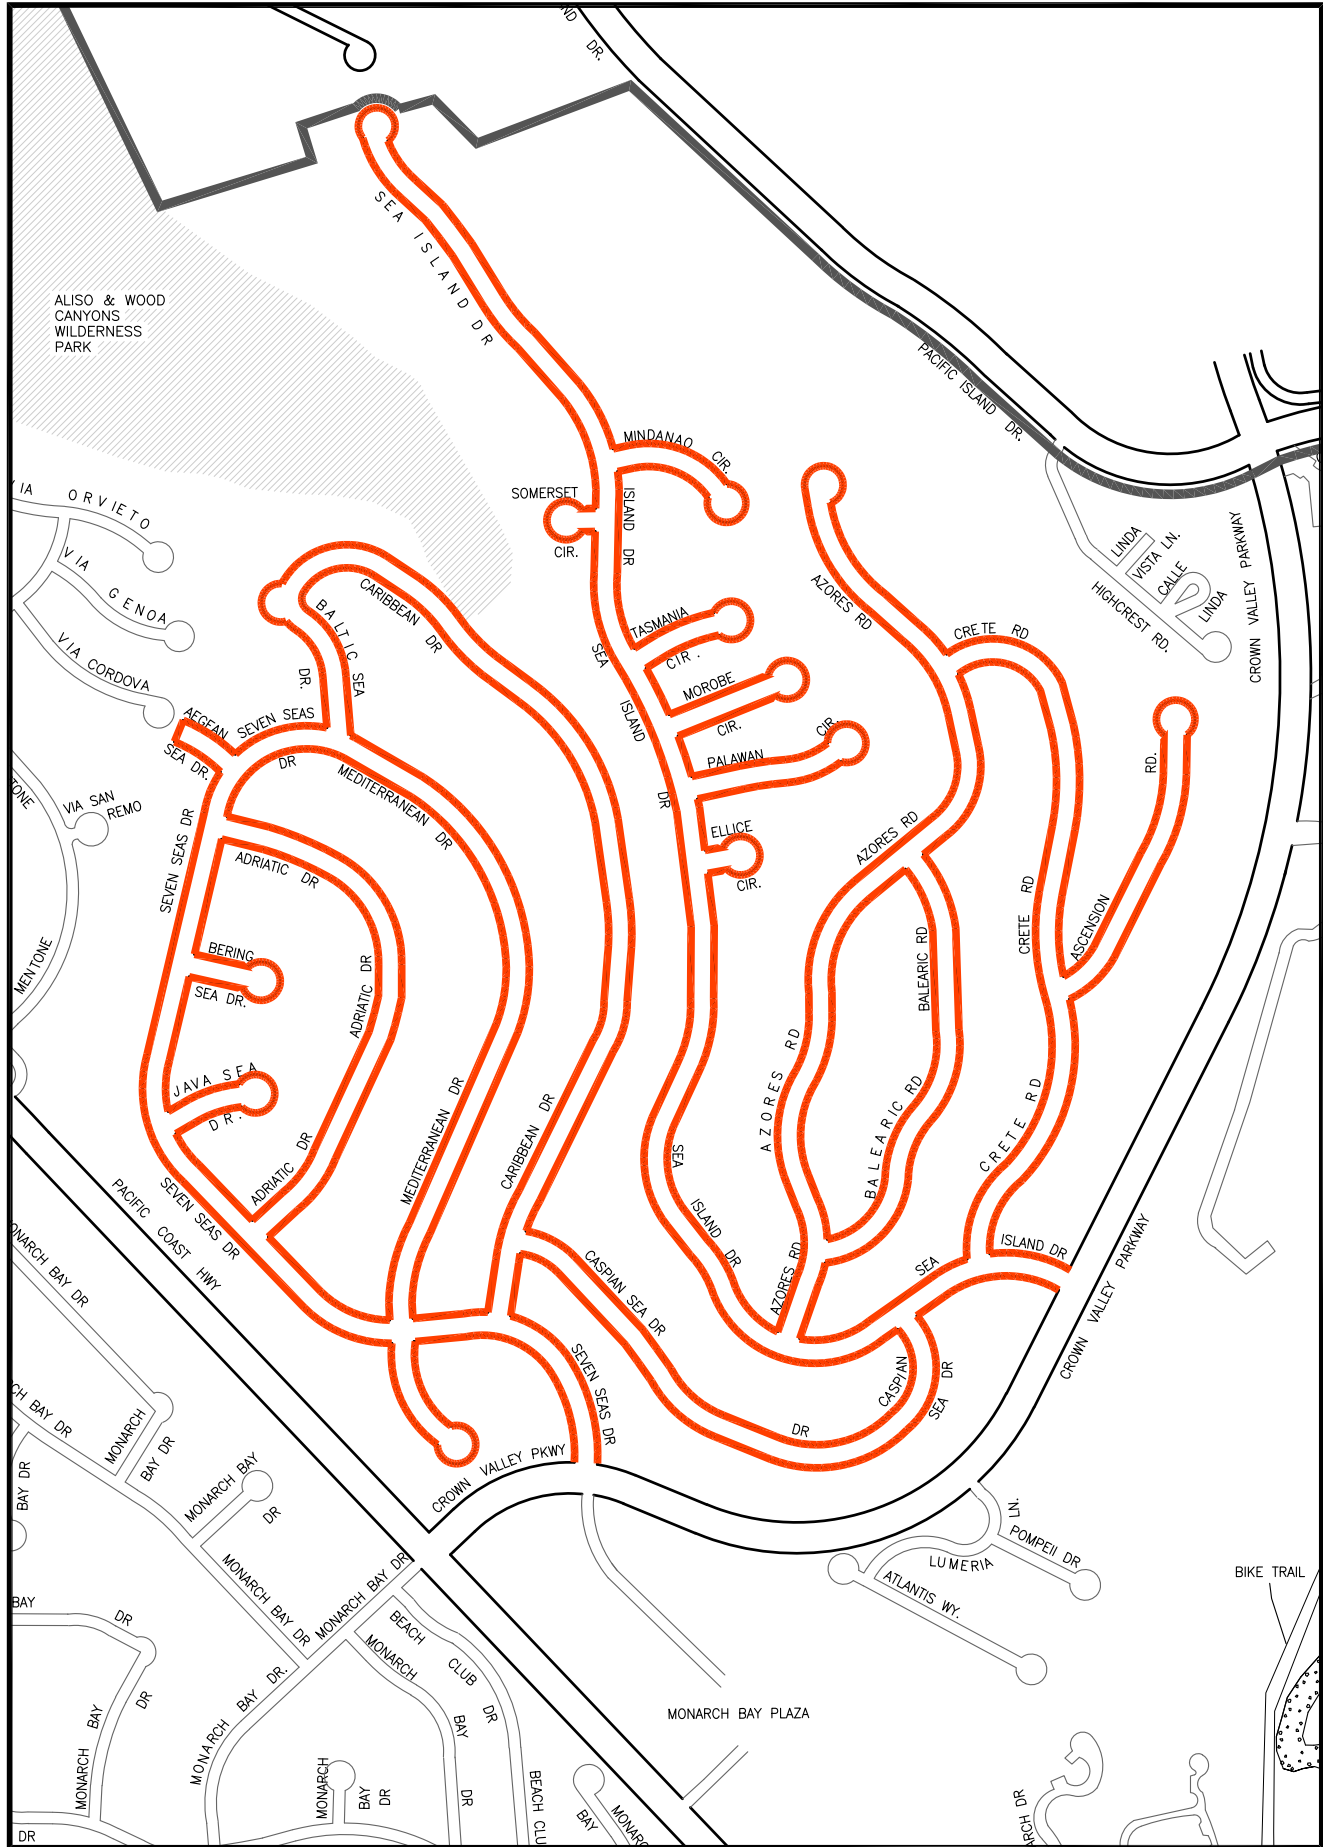

CITY OF DANA POINT WEEKLY STREET SWEEPING SCHEDULE

NOTE: ALL DASHED LINES INDICATE TICKETED AREAS

NOTE: ALL DASHED LINES INDICATE TICKETED AREAS

CITY OF DANA POINT

WEEKLY STREET SWEEPING SCHEDULE

REVISED: 01-13-2021

LEGEND

- WEDNESDAY
 - 5:30 AM - 6:30 AM
- THURSDAY
 - 5:30 AM - 6:30 AM
 - 8AM - 10AM
 - 10AM - 12PM
 - 12PM - 2PM
 - 2PM - 4PM
- FRIDAY
 - 10AM-12PM
 - 4AM - 8AM

NOTE: ALL DASHED LINES INDICATE TICKETED AREAS

**CITY OF DANA POINT
WEEKLY STREET SWEEPING SCHEDULE**

REVISED: 01-13-2021

LEGEND

- TUESDAY
— 5AM-6AM
- THURSDAY
— 12PM - 2PM
— 12PM - 4PM
- FRIDAY
— 12PM - 2 PM
— 12PM - 4 PM

NOTE: ALL DASHED LINES INDICATE TICKETED AREAS

CITY OF DANA POINT
WEEKLY STREET SWEEPING SCHEDULE

LEGEND

- FRIDAY

— 8AM - 10AM

CITY OF DANA POINT
WEEKLY STREET SWEEPING SCHEDULE