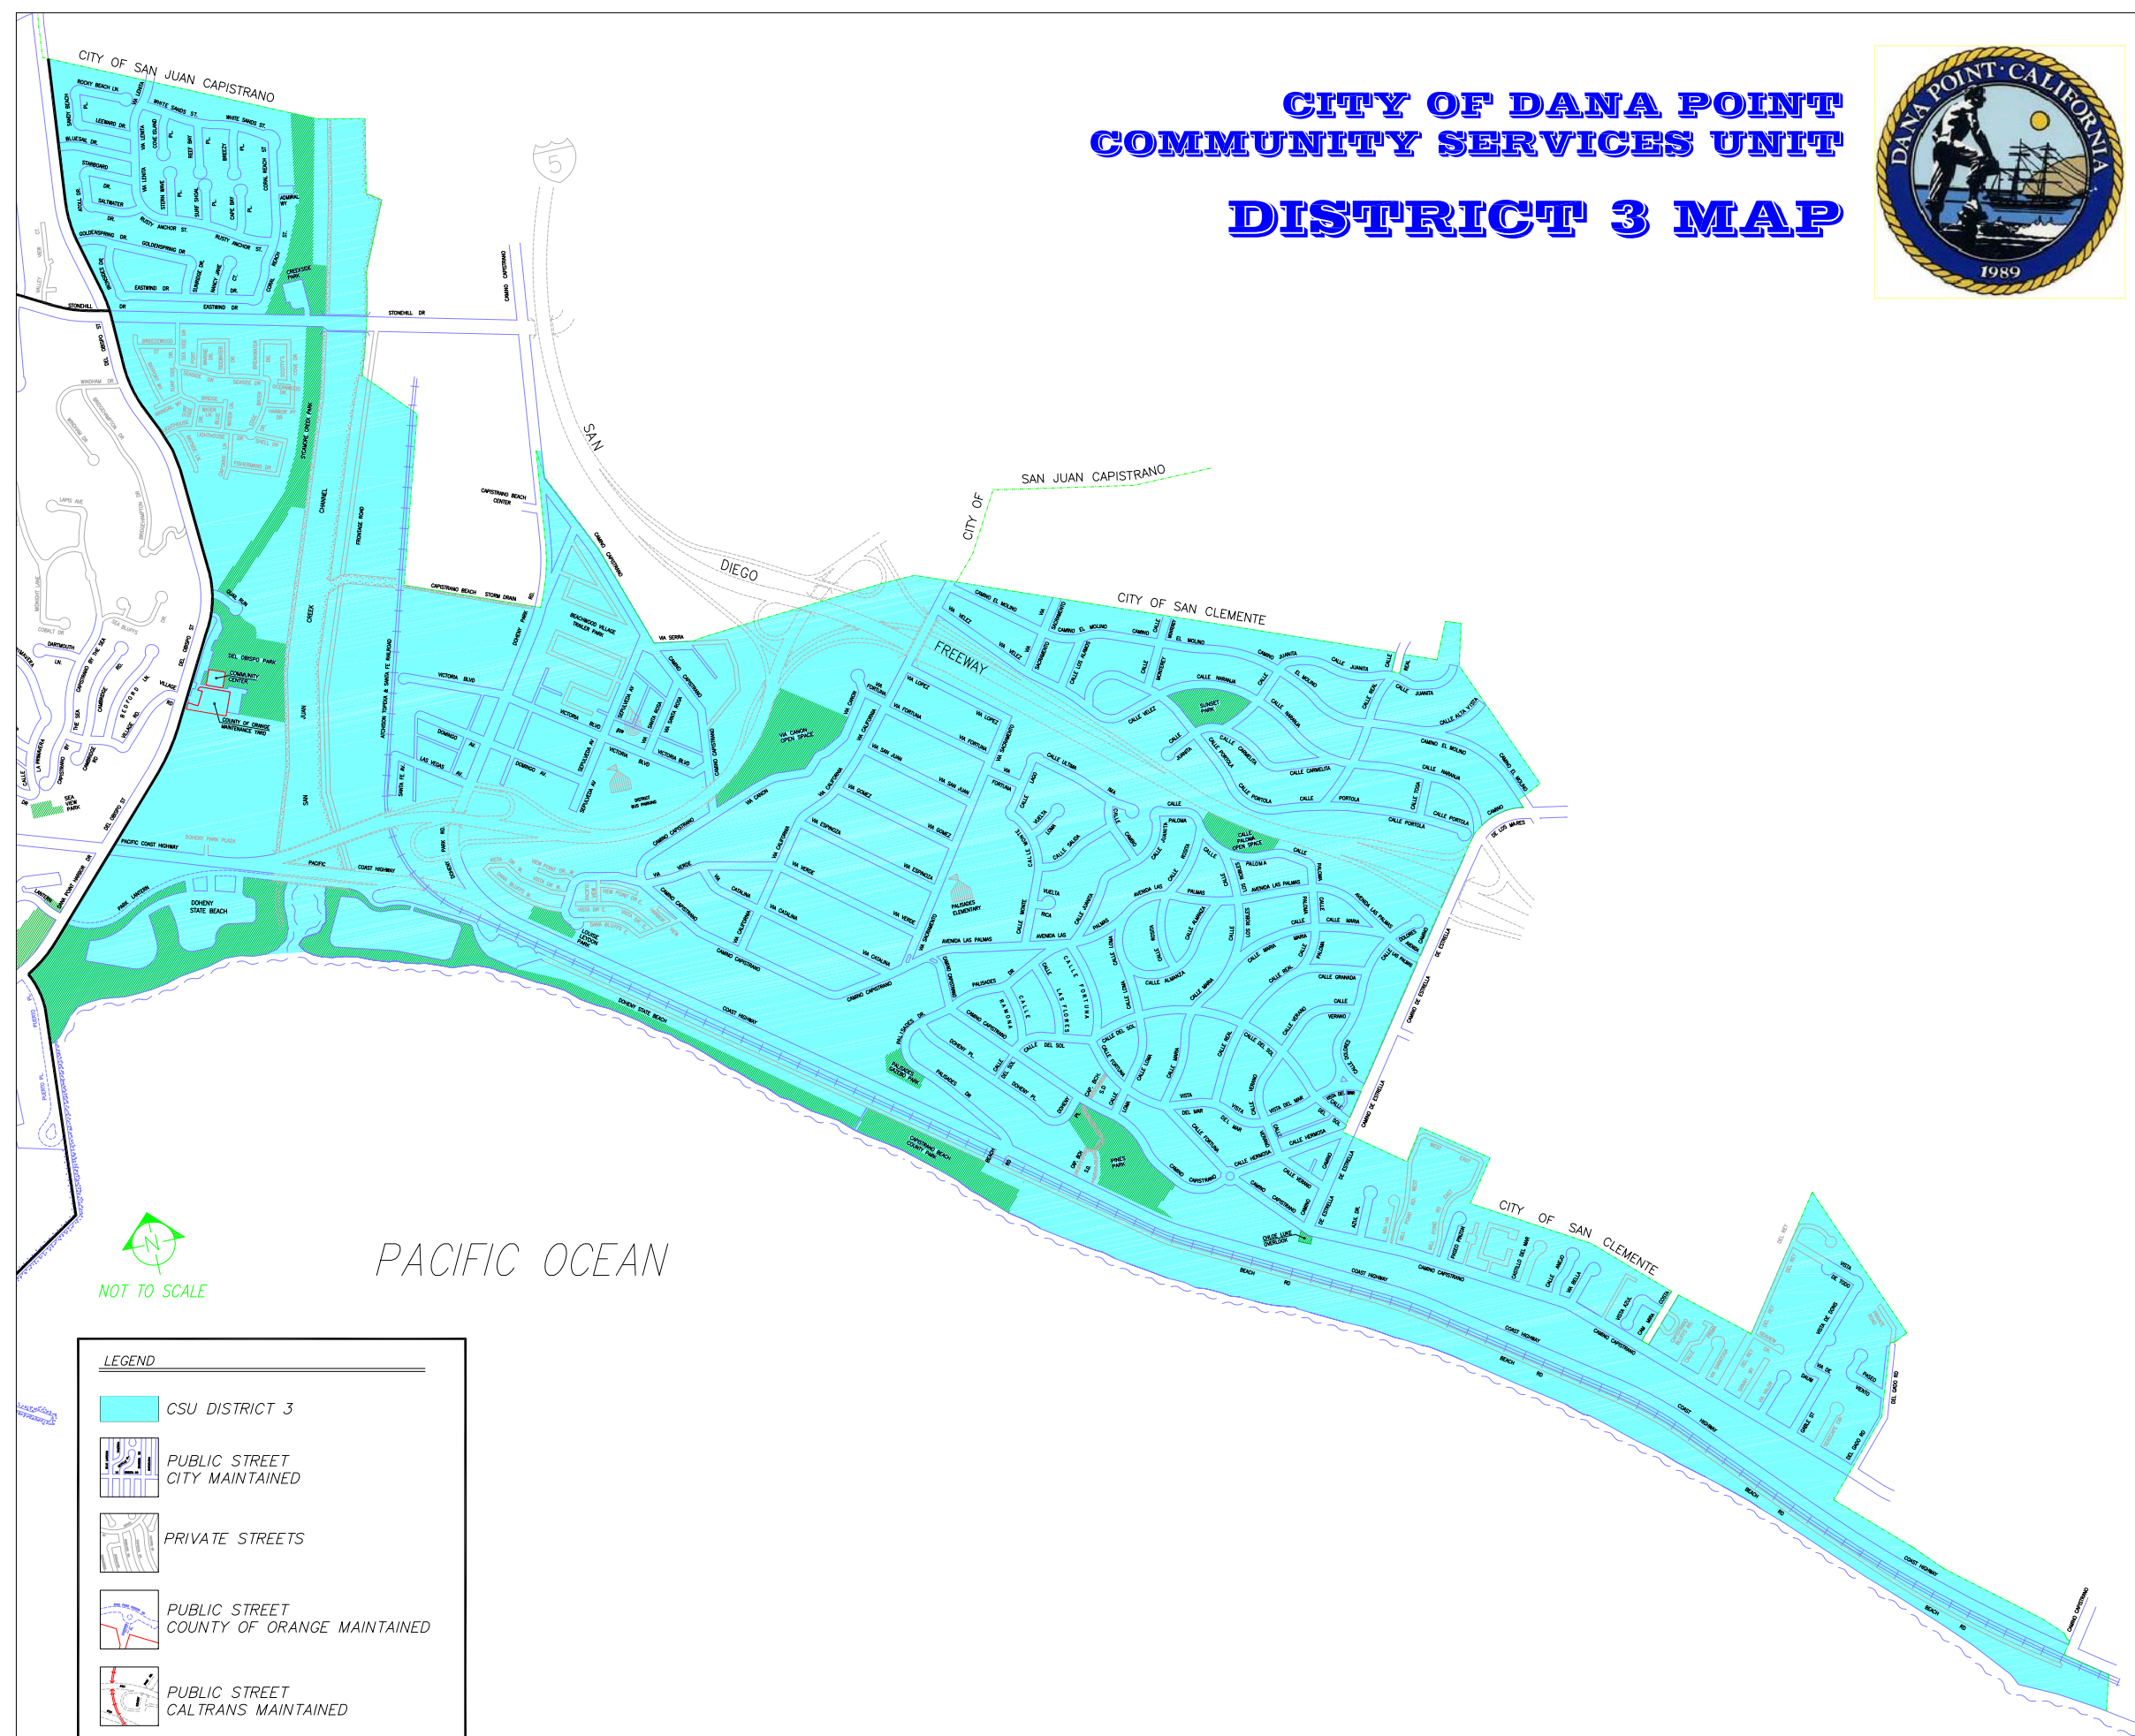

CITY OF DANA POINT COMMUNITY SERVICES UNIT DISTRICT 3 MAP

PACIFIC OCEAN

LEGEND	
	CSU DISTRICT 3
	PUBLIC STREET CITY MAINTAINED
	PRIVATE STREETS
	PUBLIC STREET COUNTY OF ORANGE MAINTAINED
	PUBLIC STREET CALTRANS MAINTAINED