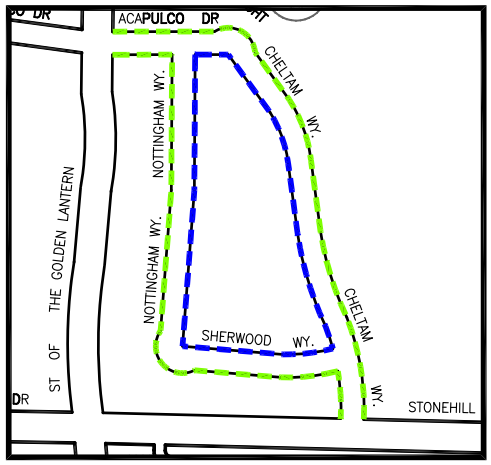

LEGEND

- MONDAY
 - 6:00 AM - 8:00 AM
- TUESDAY
 - 8:00 AM - 10:00 AM
 - 10:00 AM - 12:00 PM
 - 5:30 AM - 6:30 AM
- WEDNESDAY
 - 6:00 AM - 8:00 AM
 - 8:00 AM - 10:00 AM
 - 10:00 AM - 12:00 PM

CITY OF DANA POINT WEEKLY STREET SWEEPING SCHEDULE

NOTE: ALL DASHED LINES INDICATE TICKETED AREAS